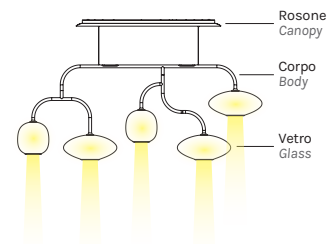

INDOOR - SUSPENSION

ASTRELLE

- ferro, alluminio, vetro
soffiato a bocca
- colore cavo: nero

- iron, aluminum,
mouthblown glass
- cable color: black

Con rosone e driver
With canopy and driver

	M 2700K	W 3000K
Power	↑ 30.0W ↓ 48.5W	↑ 30.0W ↓ 48.5W
Nominal lumen	↑ 3570.0lm ↓ 7005.0lm	↑ 3620.0lm ↓ 7375.0lm
Beam angle	↑ diffused ↓ 150°	↑ diffused ↓ 150°
CRI	>90	>90
Supply	220-240V	220-240V

Item	Temperature	Canopy	Body	Glasses
3010	M	-FS	-FS	-ANE
W				

... composed by
RS95 (1Pz)
3010.1 (1Pz)
3010.2 (3Pz)
3010.3 (2Pz)