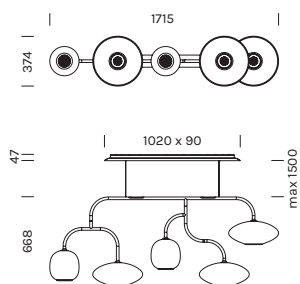

INDOOR - SUSPENSION

ASTRELLE

- ferro, alluminio, vetro
soffiato a bocca
- colore cavo: nero

- iron, aluminum,
mouthblown glass
- cable color: black

Con rosone e driver
With canopy and driver

	M 2700K	W 3000K
Power	↑ 30.0W ↓ 48.5W	↑ 30.0W ↓ 48.5W
Nominal lumen	↑ 3570.0lm ↓ 7005.0lm	↑ 3620.0lm ↓ 7375.0lm
Beam angle	↑ diffused ↓ 150°	↑ diffused ↓ 150°
CRI	>90	>90
Supply	220-240V	220-240V

Item	Temperature	Canopy	Body	Glasses
3010	M	-FS	-FS	-ANE
W				

... composed by
RS95 (1Pz)
3010.1 (1Pz)
3010.2 (3Pz)
3010.3 (2Pz)